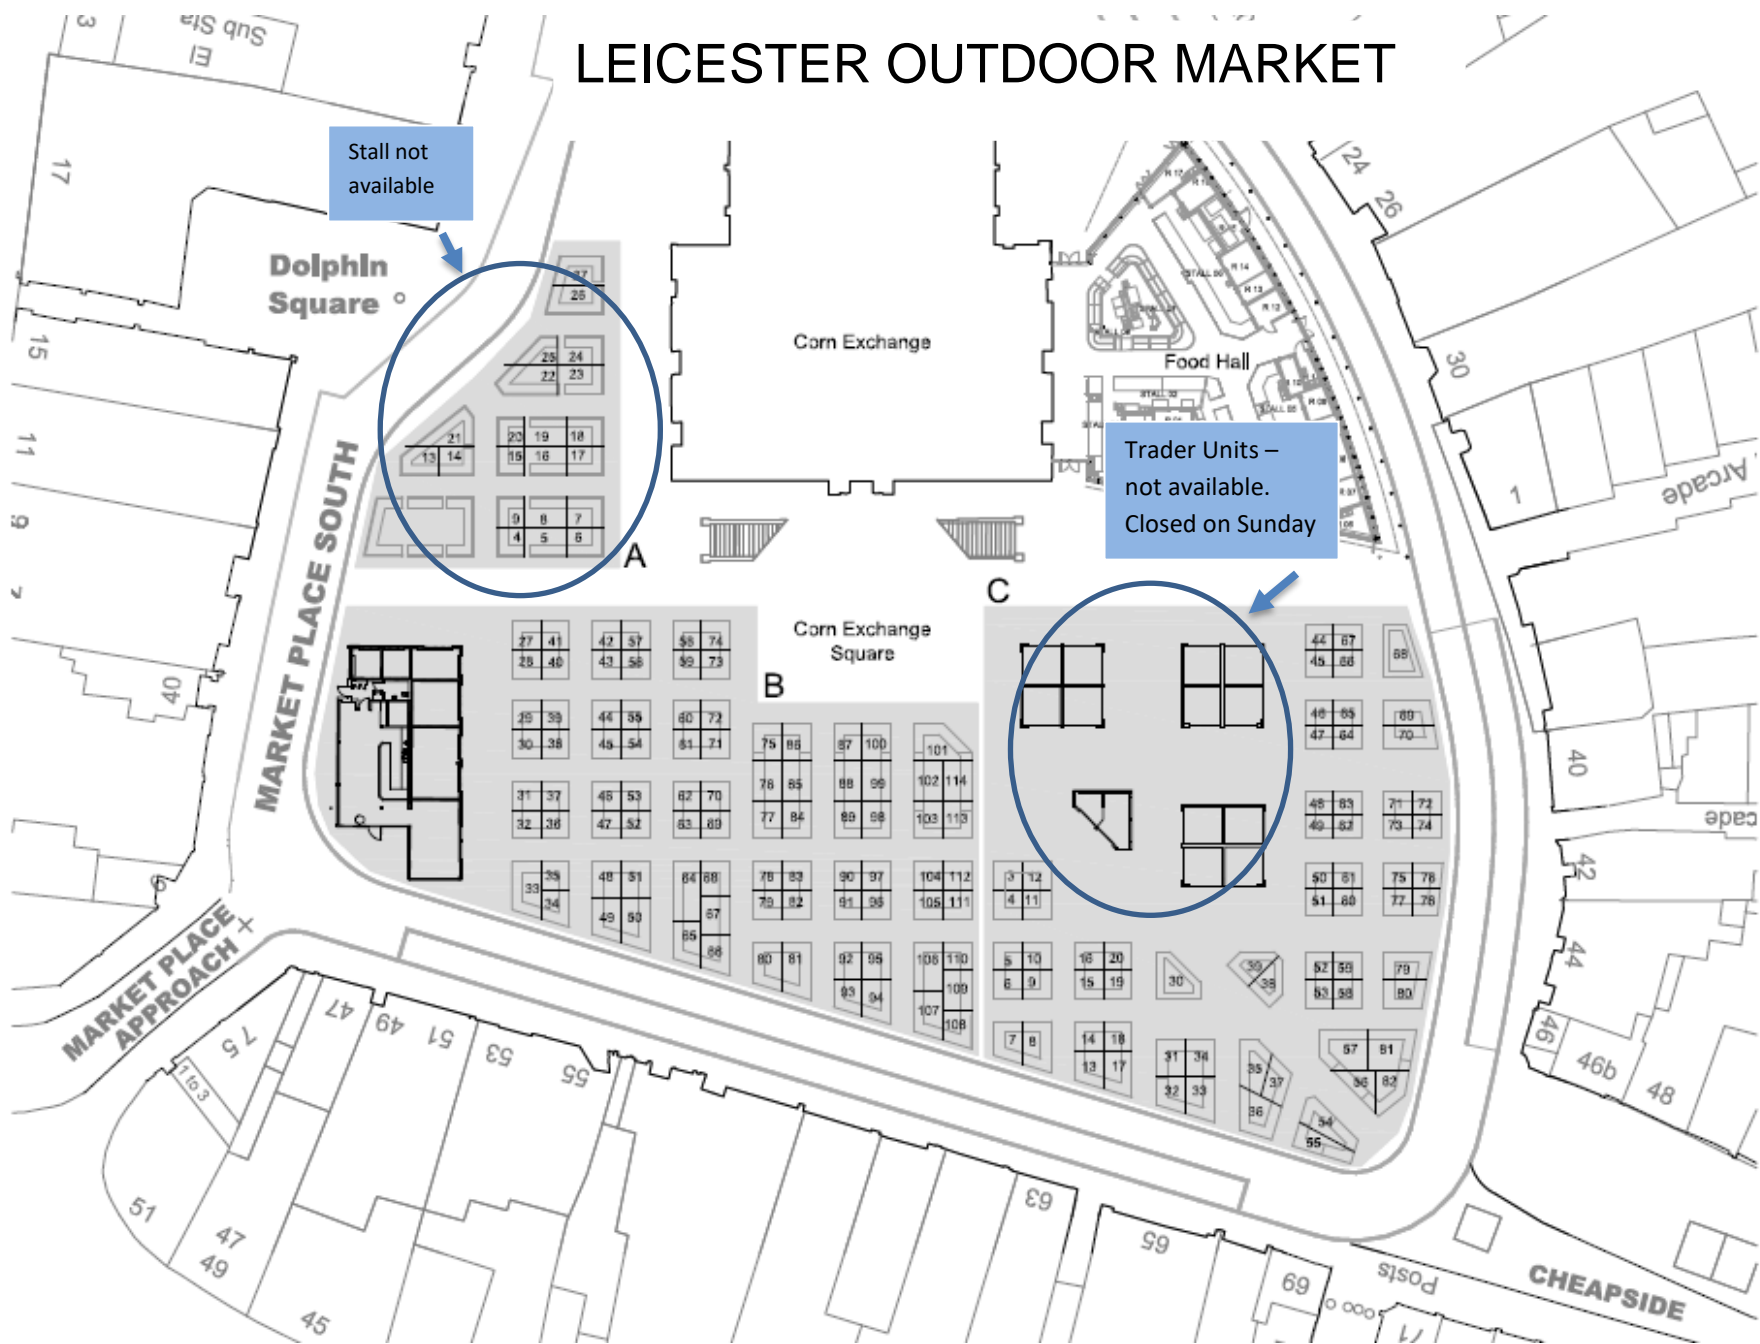

LEICESTER OUTDOOR MARKET

Stall not available

Trader Units – not available. Closed on Sunday